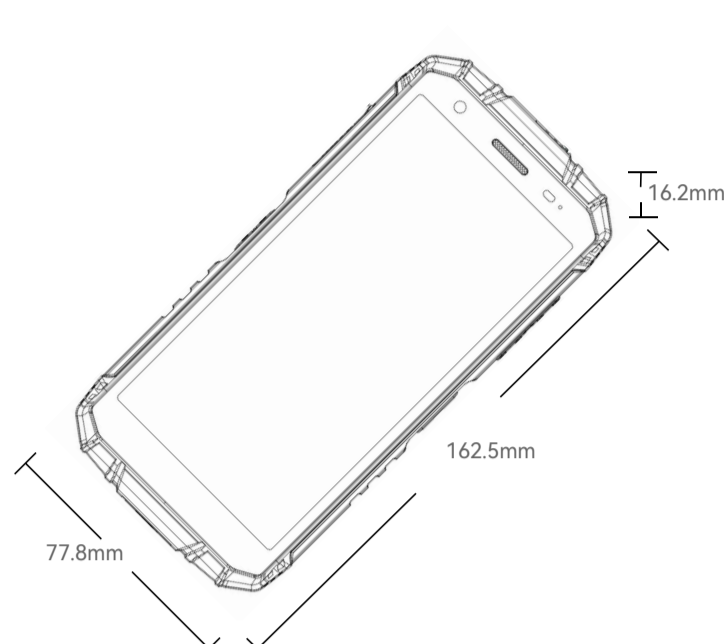

Dimensions

Height: 162.5 mm
Width: 77.8 mm
Thickness: 16.2 mm

Camera

13MP AI main camera
· SONY® IMX278 Sensor chip
· F/2.0 ± 5% Aperture
· 83° FOV
· Support AF
· Supports Rear Flashes

8MP Front camera
· F/2.0 ± 5% Aperture
· 89°FOV

Camera Function

Main camera support
HDR / Water Mark / Night mode / Video / Picture / Beauty / Pro Mode / Portrait / Time Lapse / Panorama / smile shutter / Filter / QR Code

Front camera support
Video / Picture / HDR / Portrait/ Filter / Brand watermark / Mirror / Beauty / Portrait

Battery & Charging

Display

5.5" IPS HD+ Display
· 720*1440 Resolution
· 295 PPI Pixel density
· 16.7 million colors
· IPS Screen
· 18:9 Aspect Ratio
· 87% Screen-to-body ratio
· 400cd/m2 Brightness
· 1200:1 Contrast

Networks & Connectivity

Support nano SIM1 + nano SIM2 or nano SIM card + TF card

Supported network bands
GSM: B2/3/5/8
WCDMA: B1/2/4/5/8
TDD: B34/38/39/40/41
FDD: B1/2/3/4/5/7/8/18/19/20/25/26/28A/28B/66
Support EDGE/GPRS

Navigation
GPS | Glonass | Galileo | Beidou

*FM: Plug in headphones to support external playback
*NFC: It depends on whether the local country supports it
*OTG: Supports reverse charging