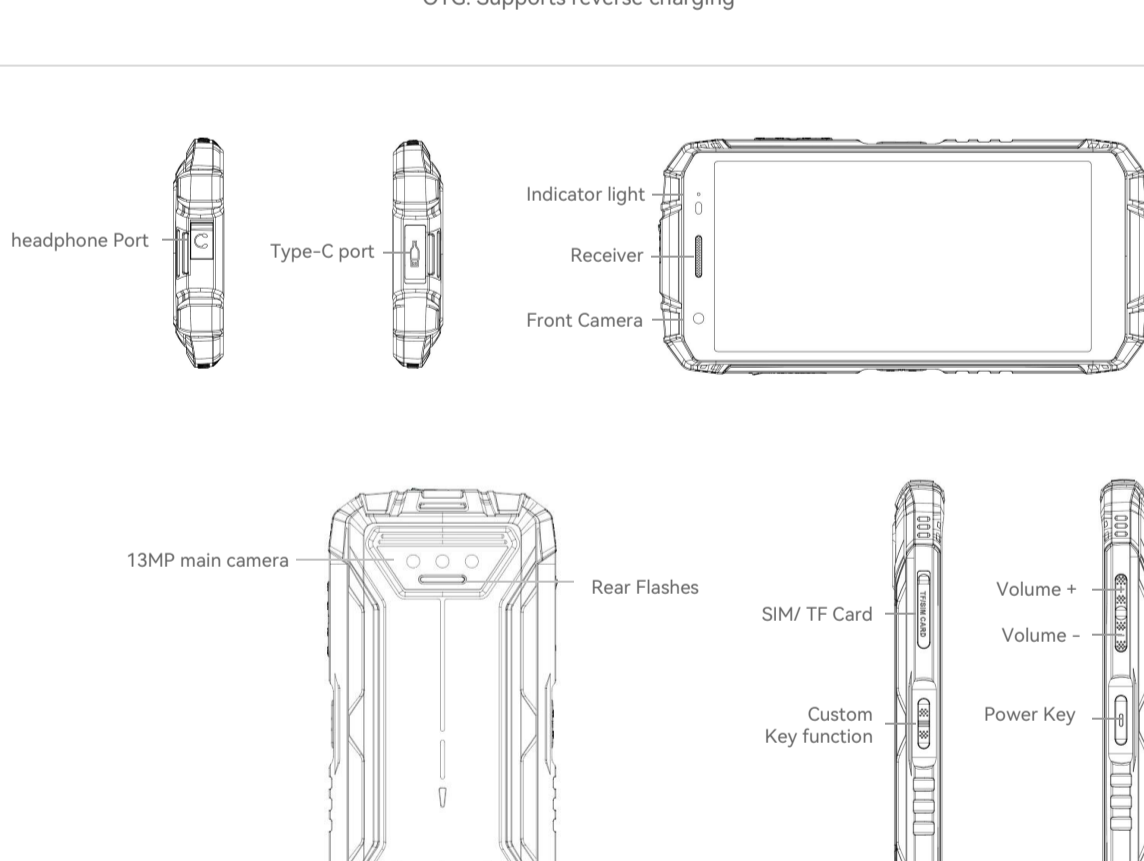

Buttons

Hardware Sensor

Rapid Charge
Sound Amplifier
G-sensor
Proximity sensor
Ambient light sensor

Multimedia Support

Video
Video playback : Support AVI, MP4, WMV, RMVB, MKV, MOV, ASF, RM, FLV and other video formats, up to 2K / 30fps
Video produce: Highest support 1080@30fps video shooting

Audio
Support MP3, M4A, AAC, MKA, AMR and other video formats / supports lossless format: ALAC(Apple Lossless), FLAC, APE, WAV

Image
JPEG, BMP, GIF, PNG etc

Languages

English, Spanish, Portuguese (Brazil), Portuguese (Portugal), Italian, German, French, Russian, Arabic, Malay, Thai, Greek, Ukrainian, Croatian, Czech, Simplified Chinese, Traditional Chinese.
(It has up-dated 48 languages)

Package Contents

- 1 x Cellphone
- 1 x Type-C USB Cable
- 1 x Charger
- 1 x Anti-explosion film(pre-applied)
- 1 x Anti-explosion film
- 1 x Packing Box
- 1 x Manual
- 1 x Warranty Card