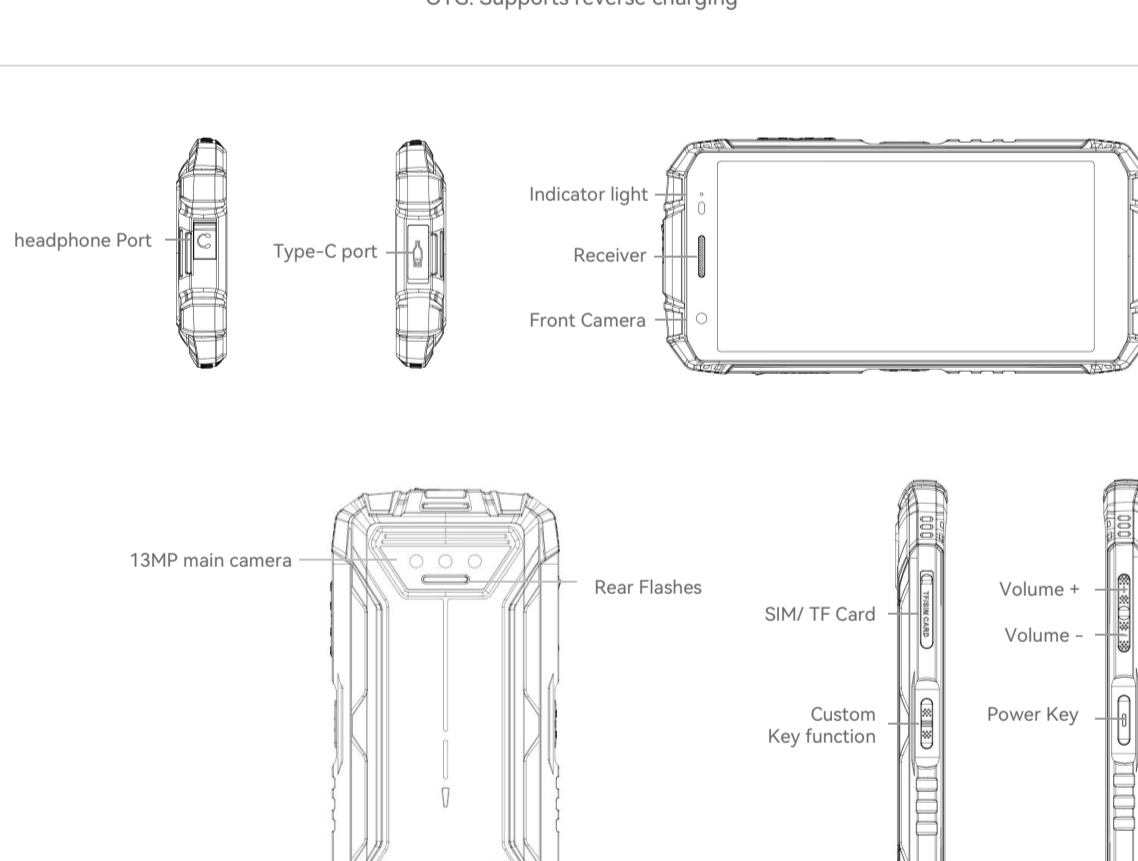

Buttons

Hardware Sensor

Multimedia Support

Video
Video playback : Support AVI, MP4, WMV, RMVB, MKV, MOV, ASF, RM, FLV and other video formats, up to 2K / 30fps
Video produce: Highest support 1080@30fps video shooting

Audio
Support MP3, M4A, AAC, MKA, AMR and other video formats / supports lossless format: ALAC(Apple Lossless), FLAC, APE, WAV

Image
JPEG, BMP, GIF, PNG etc

Languages

English, Spanish, Portuguese (Brazil), Portuguese (Portugal), Italian, German, French, Russian, Arabic, Malay, Thai, Greek, Ukrainian, Croatian, Czech, Simplified Chinese, Traditional Chinese.
(It has up-dated 48 languages)

Package Contents

- 1 x Cellphone
- 1 x Type-C USB Cable
- 1 x Charger
- 1 x Anti-explosion film(pre-applied)
- 1 x Anti-explosion film
- 1 x Packing Box
- 1 x Manual
- 1 x Warranty Card