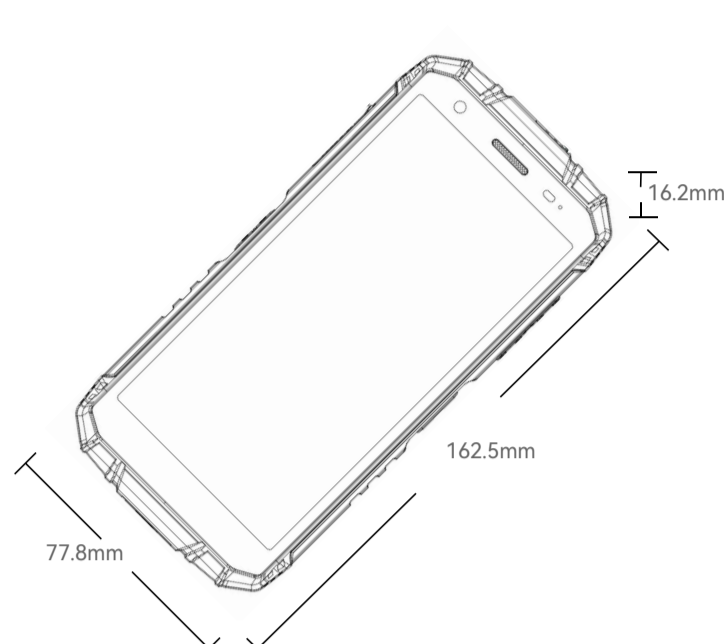

Dimensions

Camera

13MP AI main camera
- SONY® IMX278 Sensor chip
- F/2.0 ± 5% Aperture
- 83° FOV
- Support AF
- Supports Rear Flashes

8MP Front camera
- F/2.0 ± 5% Aperture
- 89°FOV

Camera Function

Main camera support
HDR / Water Mark / Night mode / Video / Picture / Beauty / Pro Mode / Portrait / Time Lapse / Panorama / smile shutter / Filter / QR Code

Front camera support
Video / Picture / HDR / Portrait/ Filter / Brand watermark / Mirror / Beauty / Portrait

Battery & Charging

Display

5.5" IPS HD+ Display
- 720*1440 Resolution
- 295 PPI Pixel density
- 16.7 million colors
- IPS Screen
- 18:9 Aspect Ratio
- 87% Screen-to-body ratio
- 400cd/m2 Brightness
- 1200:1 Contrast

Networks & Connectivity

Support nano SIM1 + nano SIM2 or nano SIM card + TF card

Supported network bands
GSM: B2/3/5/8
WCDMA: B1/2/4/5/8
TDD: B34/38/39/40/41
FDD: B1/2/3/4/5/7/8/18/19/20/25/26/28A/28B/66
Support EDGE/GPRS

Wireless network
WiFi: 2.4G/5G (802.11ac/a/b/g/n)
Bluetooth: BT5.0
FM: Support
NFC: Support
OTG: Support

Navigation
GPS | Glonass | Galileo | Beidou